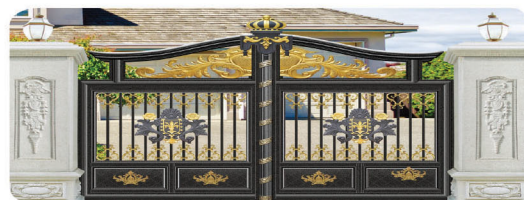

Also available in Brilliant White 4400 Black 4448

**Special Inclusion
of Shades
with no
Added Lead**

Ash White 4407

Pumice 4438

Lemon 4404

Clay 4409

Comet Blue 4426

High Sparkling **Metallic Shades**